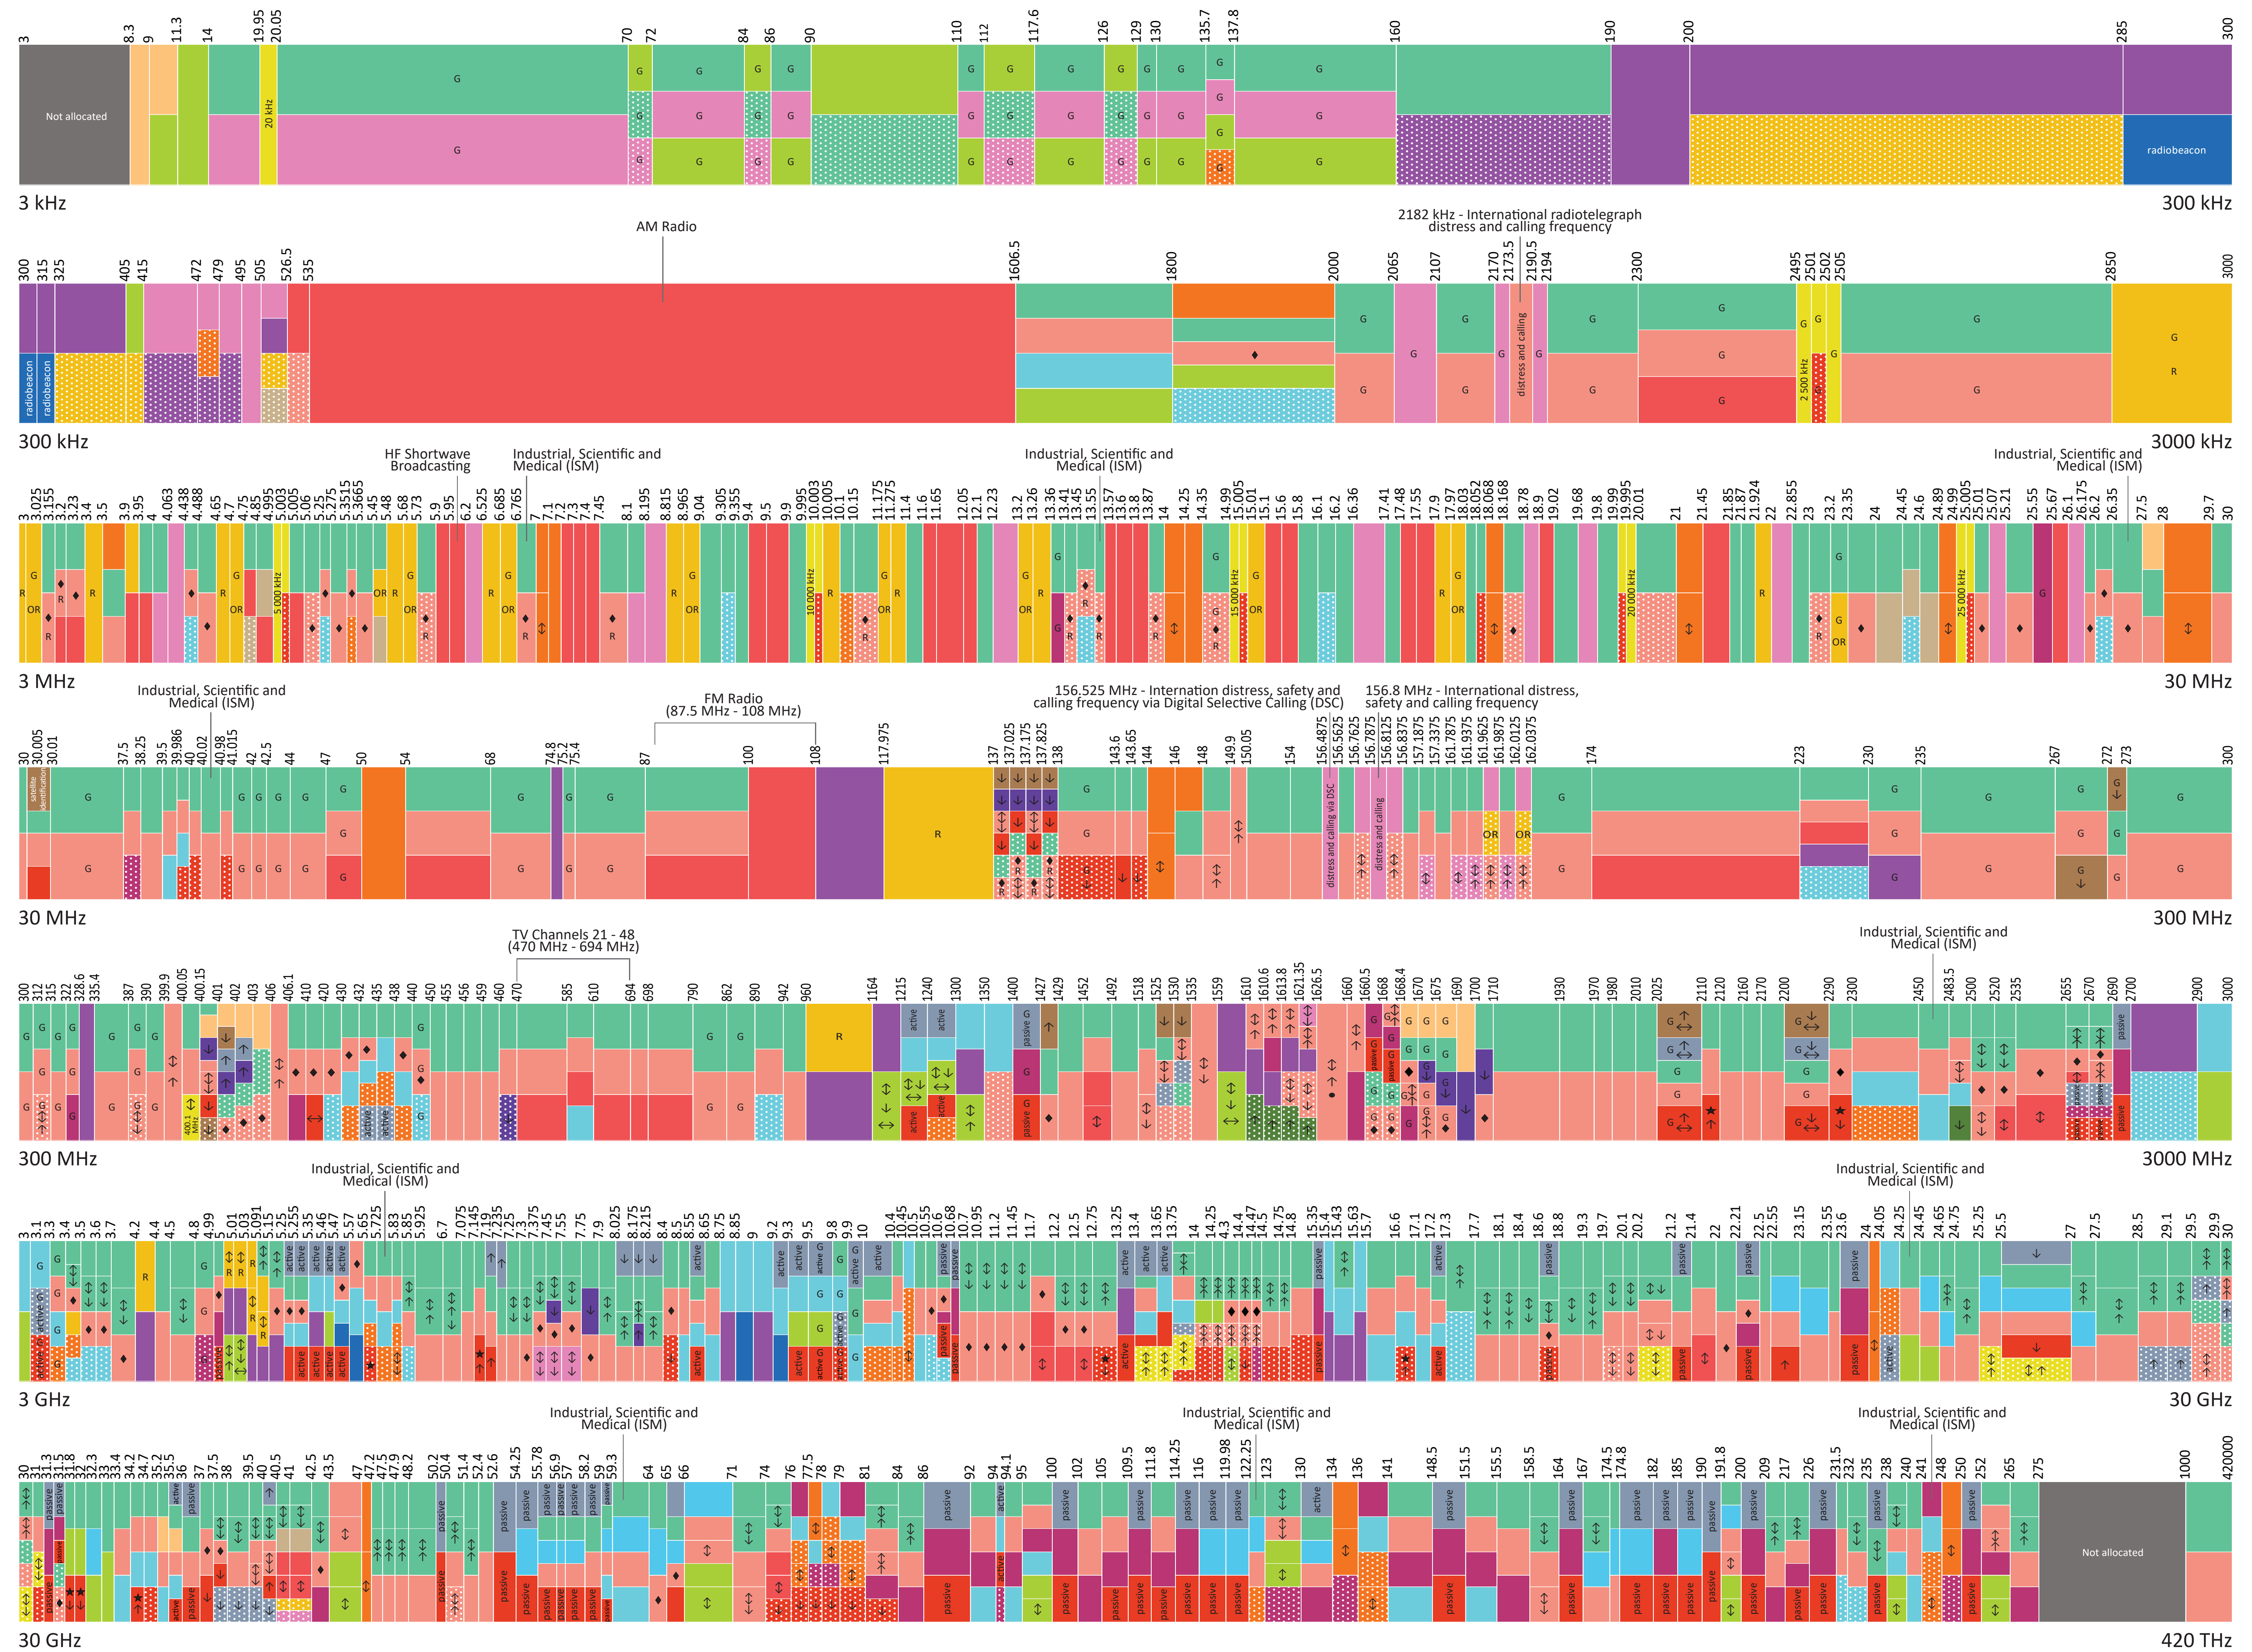

Suruhanjaya Komunikasi dan Multimedia Malaysia
Malaysian Communications and Multimedia Commission

Radio Spectrum Allocations in Malaysia

- Aeronautical mobile
- Aeronautical radionavigation
- Amateur
- Broadcasting
- Earth exploration satellite
- Fixed
- Inter-satellite service
- Land mobile
- Maritime mobile
- Maritime radionavigation
- Meteorological aids
- Meteorological satellite
- Mobile
- Radio astronomy
- Radiodetermination satellite
- Radiolocation
- Radionavigation
- Space operation
- Space research
- Standard frequency and time signal
- Secondary service
- Satellite
- Earth-to-space
- space-to-Earth
- space-to-space
- Route
- Off-route
- Except aeronautical mobile
- Except maritime mobile satellite (↓)
- Deep space
- Exclusive use by Government

Note:
This chart is based on the Malaysian Table of Frequency Allocations of the Spectrum Plan issued in April 2022. The chart provides a graphic representation of Malaysian spectrum allocation.

This chart should only be used for quick reference. For details of frequency allocations and footnotes, reference should be made to the Spectrum Plan.

The space allotted to the services in the spectrum segments shown is not proportional to the actual amount of spectrum occupied.

Email: spectrumplanning@mcmc.gov.my